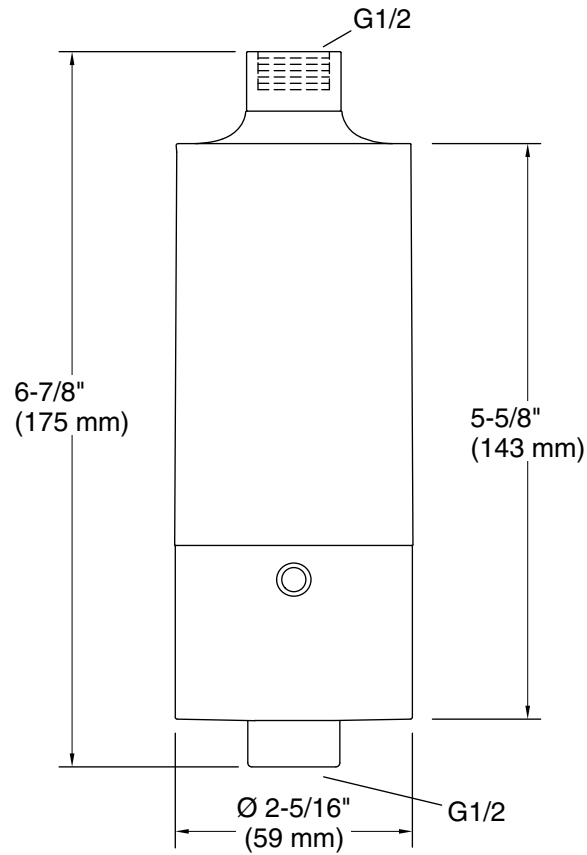

Technical Information

All product dimensions are nominal.

Drain included: No

Notes

Install this product according to the installation instructions.

Replace filter cartridge every 6 months.